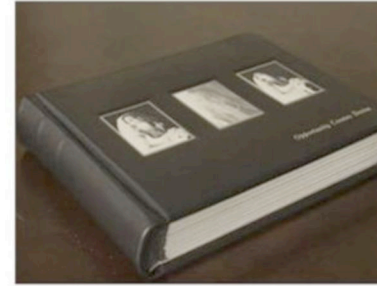

FLUSH ALBUM SERIE

- Genuine Leather Covers
- Prints Expertly Mounted By Hand
- All Images Mounted Flush to the Page
- Available Book Sizes:

Square

5x5 \$ 52 per page

10x10 \$ 90 per page

Rectangle

5x7 \$ 55 per page

8x10 \$ 85 per page

10x12 \$ 110 per page

11x14 \$ 130 per page

Custom Sizes Are Available at an Additional Charge

- Page Gilding Colors: Gold,Silver,Black,No Gild
- Page Capacity: 80 pages
- Personalized Stamping Available extra \$ 150
- Custom Covers Available cover photo 1 4 x 6 \$ 150

700 STYLE SERIE

- Genuine Leather Covers
- Prints Expertly Mounted By Hand Into Your Choice of Matte/Liner Combination
 - Matte Colors: Black, Charcoal, Brown, White,Cream
 - Liner Colors: Black, Charcoal, Brown, White,Cream, Ebony, Gold, Silver
 - Wide Variety of Page Configurations